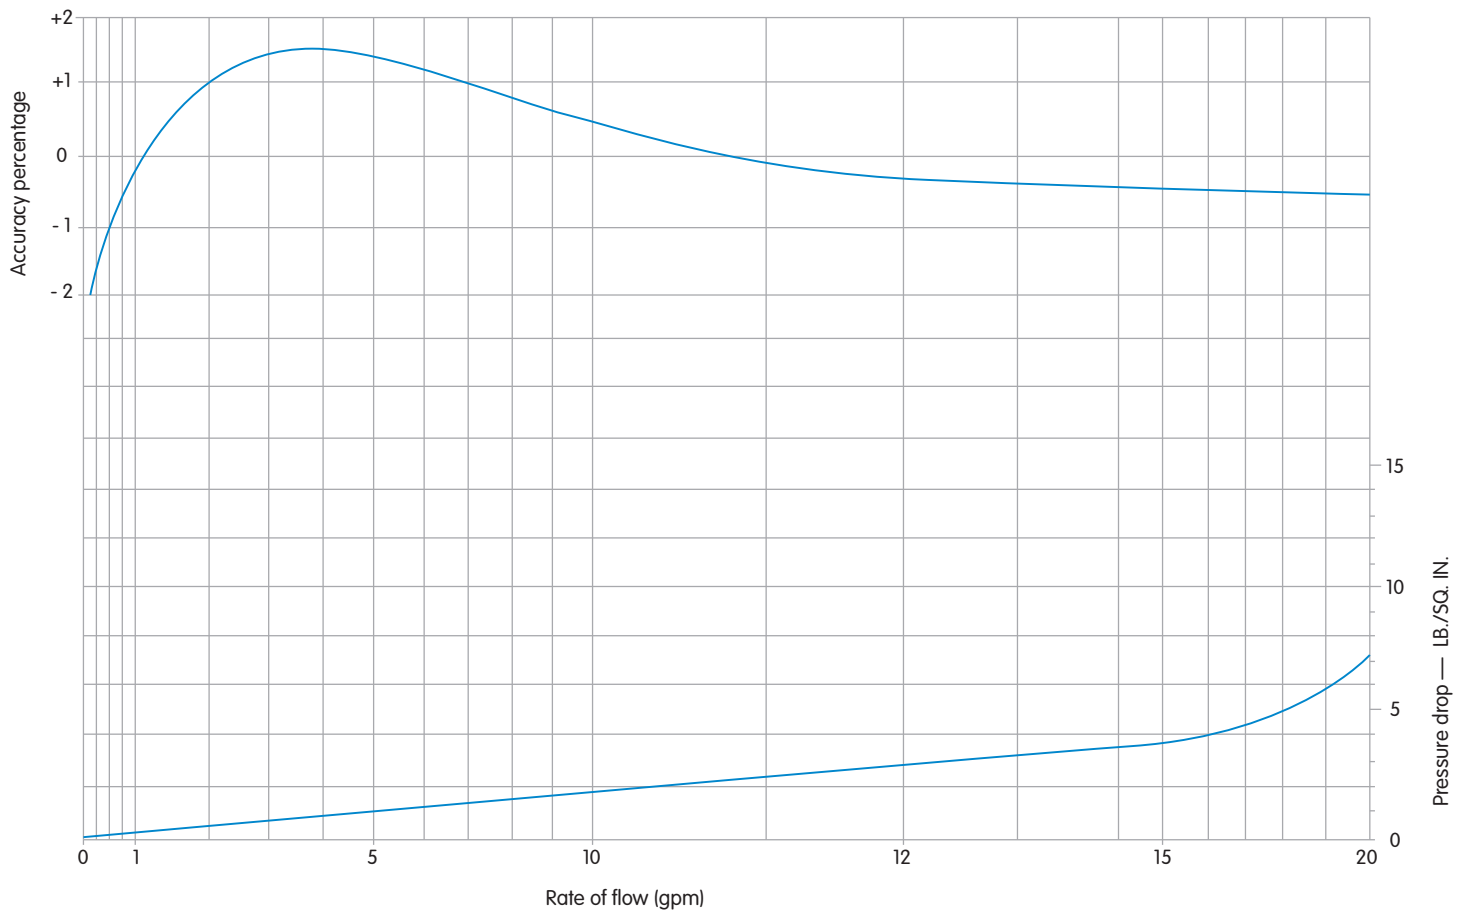

Typical accuracy profile and pressure loss curve

Elster $5/8'' \times 1/2''$ & $5/8'' \times 3/4''$ V100 low lead V110 polymer case water meters

www.elsteramcowater.com

United States
 Elster AMCO Water, LLC
 10 SW 49th Avenue, Bldg. 100
 Ocala, FL 34474
 T +1 352 369 6500
 F +1 352 368 1950
watermeters@elster.com